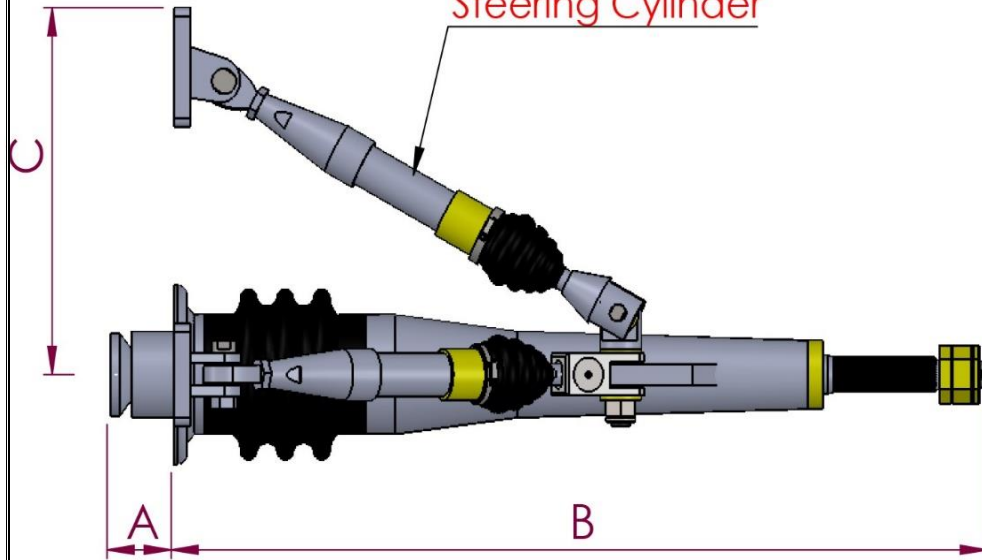

TS 65

Up View

Steering Cylinder

Side View

Trim Cylinder

Max Torque Input : 4.300Nm

A	175 mm
B	1340 mm
C	570 mm
D	580mm
E	270 mm
F	170 mm
G	Z 36