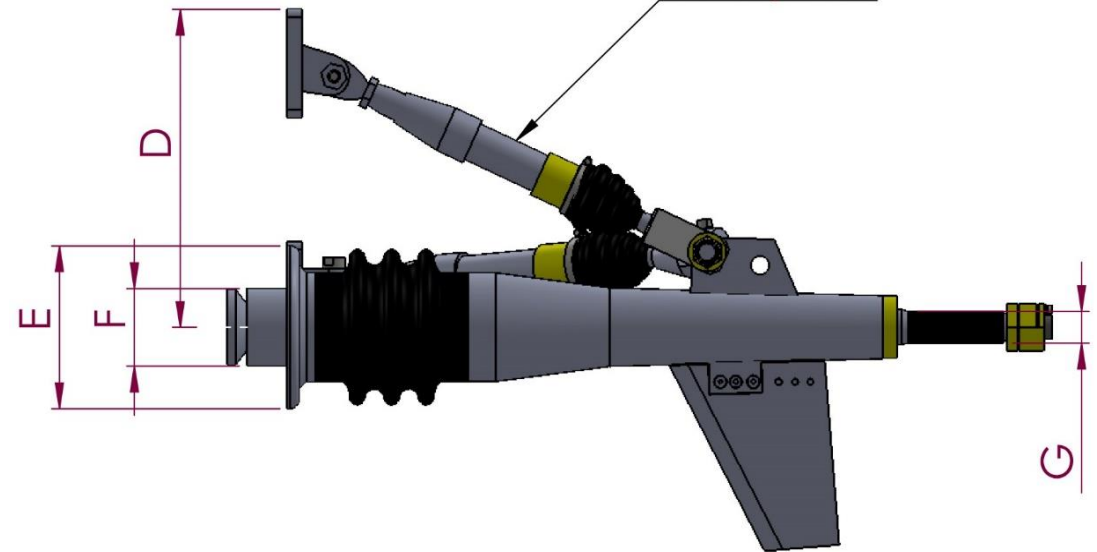

TS 65

Up View

Steering Cylinder

Side View

Trim Cylinder

Max Torque Input : 4.300Nm

A	175 mm
B	1340 mm
C	570 mm
D	580mm
E	270 mm
F	170 mm
G	Z 36